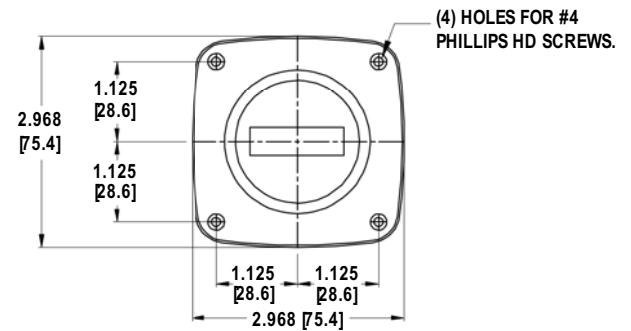

Description

M.H. Rhodes/Cramer Company offers the most rugged time keeping Hour Meters available. The Cramer line of hour meters (ETI's) are typically found in commercial and industrial equipment indicating, monitoring and recording a process where the time used is required, recording "on-time" usage of machinery for billing purposes and record "in-service" operation time for preventive maintenance for machinery or equipment. Available in pushbutton resettable and non-resettable versions, round or square bezel front panel mount. Cramer brand AC hour meters provide easy to read, six figure time registration in seconds, minutes or hours to meet your specific requirements.

Dimensions

Model #635 Non-resettable
Round & Square Bezel

Model #636 Resettable
Round & Square Bezel

Specifications

Model	635	636
Display	6 Figure; 99999.9	
Time Registration	Minutes or Hours (Seconds Special Order)	Seconds, Minutes or Hours
Resettable	Not available	Push button
Motor Specification	24, 120, 240 VAC; 50 or 60hz	
Power	2.7 Watts	
Operating Temperature Range	-4°F to 131°F (-20°C to 55°C)	
Electrical Connection	6" (15 mm) Leads, 22 gauge wire	
Front Panel Mounting	3 hole Round, 4 hole Square	
Agency Approval	UL	