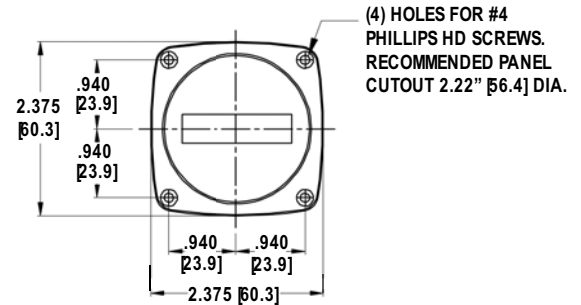

Dimensions

Model #635 Non-resettable
Round & Square Bezel

Model #636 Resettable
Round & Square Bezel

Specifications

Model	635	636
Display	6 Figure; 99999.9	
Time Registration	Minutes or Hours (Seconds Special Order)	Seconds, Minutes or Hours
Resettable	Not available	Push button
Motor Specification	24, 120, 240 VAC; 50 or 60hz	
Power	2.7 Watts	
Operating Temperature Range	-4°F to 131°F (-20°C to 55°C)	
Electrical Connection	6" (15 mm) Leads, 22 gauge wire	
Front Panel Mounting	3 hole Round, 4 hole Square	
Agency Approval	UL	