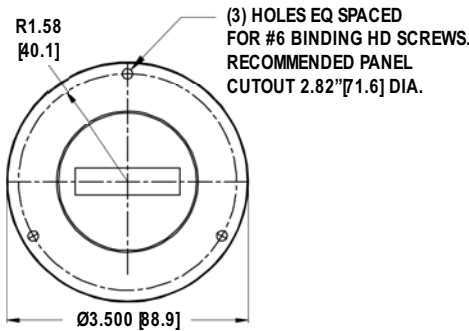

Dimensions

Model #635 Non-resettable
Round & Square Bezel

Model #636 Resettable
Round & Square Bezel

Specifications

Model	635	636
Display	6 Figure; 99999.9	
Time Registration	Minutes or Hours (Seconds Special Order)	Seconds, Minutes or Hours
Resettable	Not available	Push button
Motor Specification	24, 120, 240 VAC; 50 or 60hz	
Power	2.7 Watts	
Operating Temperature Range	-4°F to 131°F (-20°C to 55°C)	
Electrical Connection	6" (15 mm) Leads, 22 gauge wire	
Front Panel Mounting	3 hole Round, 4 hole Square	
Agency Approval	UL	