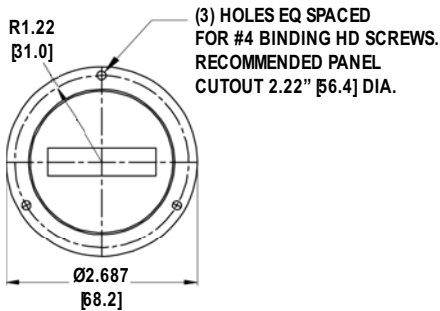

Dimensions

Model #635 Non-resettable
Round & Square Bezel

Model #636 Resettable
Round & Square Bezel

Specifications

Model	635	636
Display	6 Figure; 99999.9	
Time Registration	Minutes or Hours (Seconds Special Order)	Seconds, Minutes or Hours
Resettable	Not available	Push button
Motor Specification	24, 120, 240 VAC; 50 or 60hz	
Power	2.7 Watts	
Operating Temperature Range	-4°F to 131°F (-20°C to 55°C)	
Electrical Connection	6" (15 mm) Leads, 22 gauge wire	
Front Panel Mounting	3 hole Round, 4 hole Square	
Agency Approval	UL	